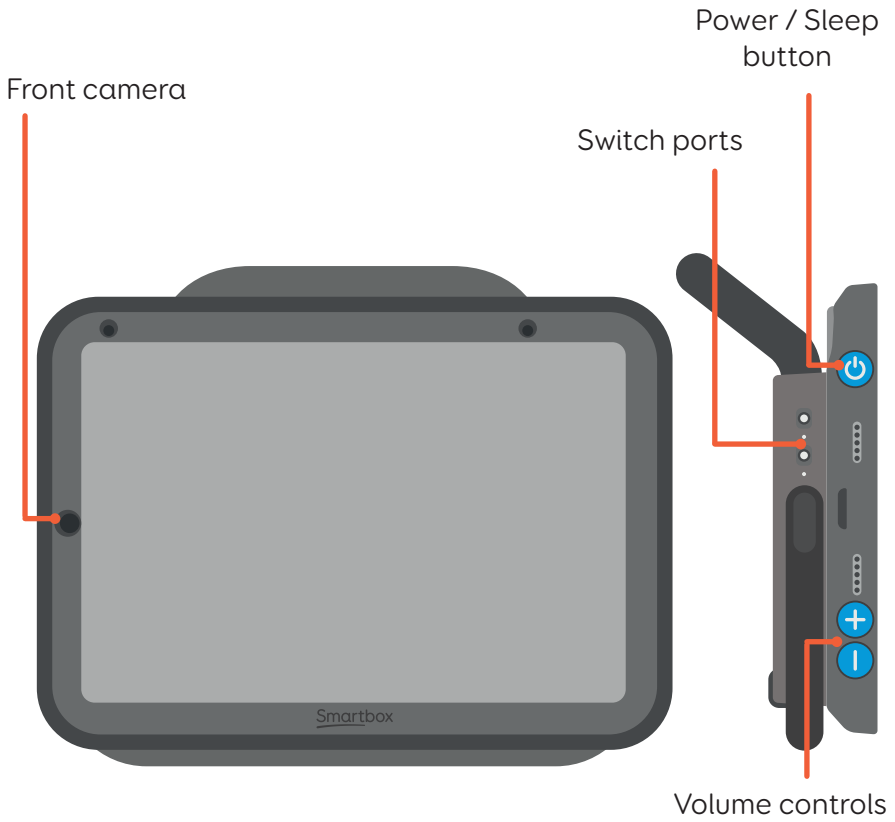

L 8

Standard

Specification

Mounting plate (optional /
sold separately)

Rear camera

Strap ring

Speaker

Strap ring

Stand

Charging ports

Contents

iPad Mini (8.3)
Smartbox AAC Case
Strap
Bag
Screen protector
Charging cable
Mains adapter

To find out details about your iPad select

Settings - General - About

Battery life: 10 + hours
Access: Touch
Switch
Weight: 986g
Mounting: Optional Rehadapt and Daessy (28g)
iPad: iPad Mini 6th generation