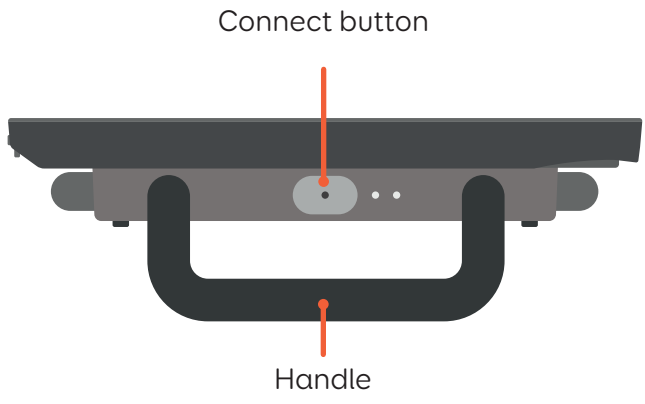

L 8

Standard

Specification

Mounting plate (optional /
sold separately)

Rear camera

Strap ring

Speaker

Strap ring

Stand

Charging ports

Contents

iPad Mini (8.3)
Smartbox AAC Case
Strap
Bag
Screen protector
Charging cable
Mains adapter

To find out details about your iPad select

Settings - General - About

Battery life: 10 + hours
Access: Touch
Switch
Weight: 986g
Mounting: Optional Rehadapt and Daessy (28g)
iPad: iPad Mini 6th generation