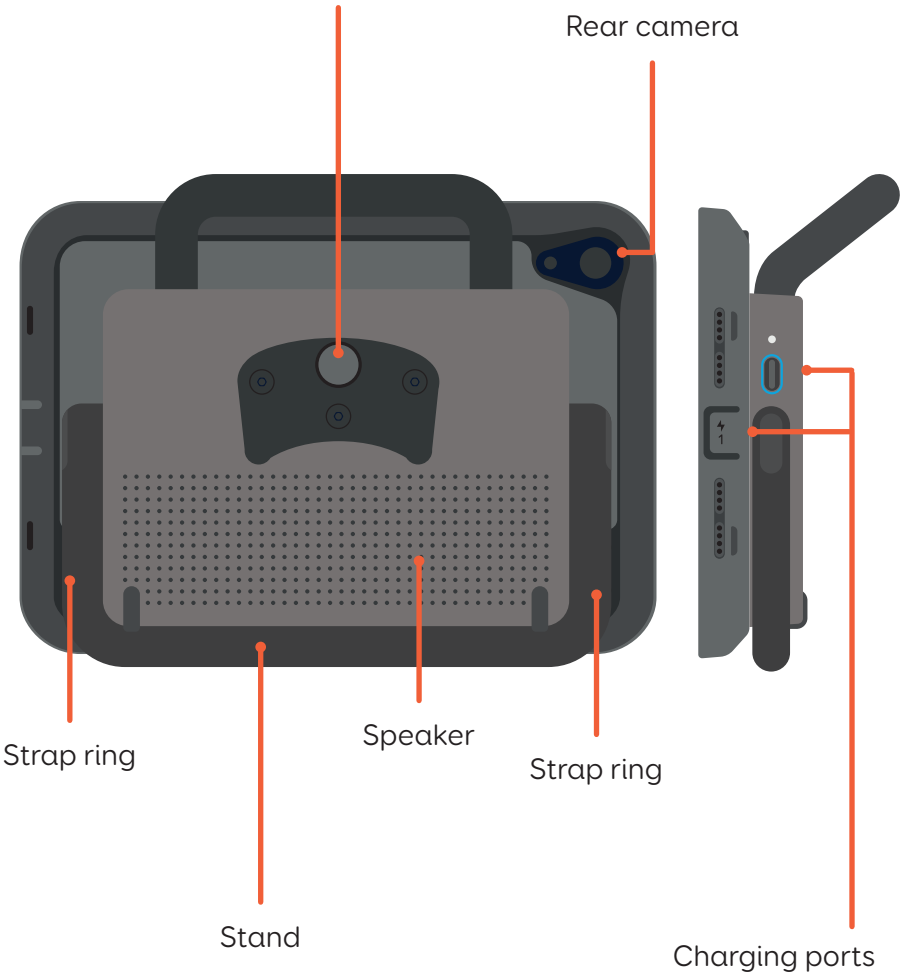

L 8

Standard

Specification

Mounting plate (optional /
sold separately)

Rear camera

Strap ring

Speaker

Strap ring

Stand

Charging ports

Contents

iPad Mini (8.3)
Smartbox AAC Case
Strap
Bag
Screen protector
Charging cable
Mains adapter

To find out details about your iPad select

Settings - General - About

Battery life: 10 + hours
Access: Touch
Switch
Weight: 986g
Mounting: Optional Rehadapt and Daessy (28g)
iPad: iPad Mini 6th generation