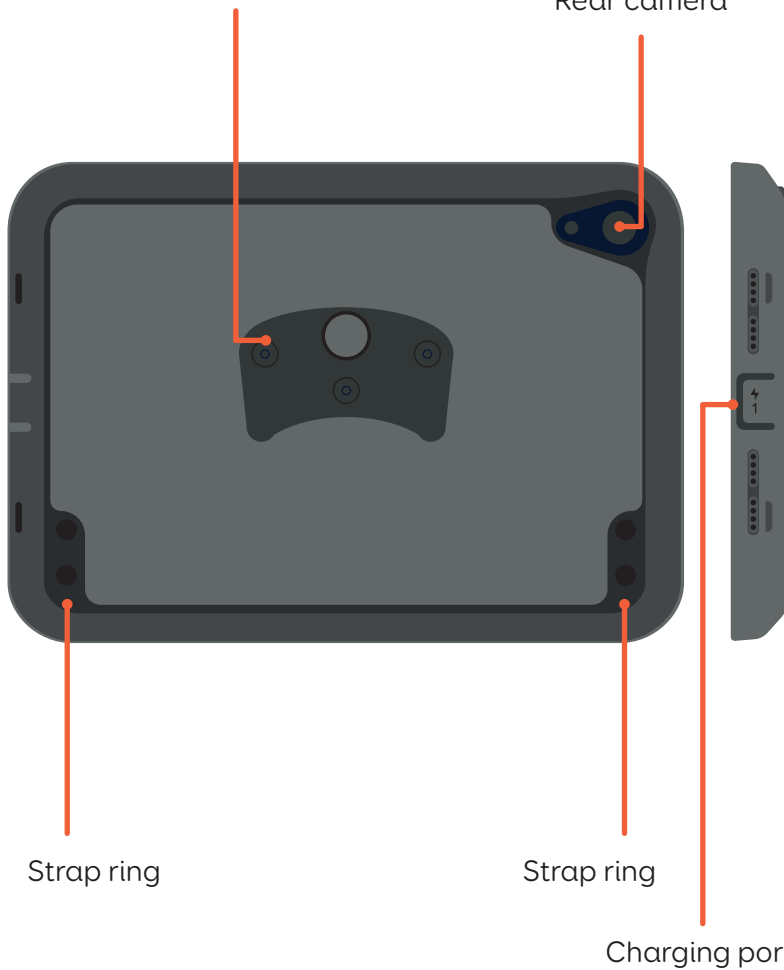

L 8

Slim

Specification

Front camera

Power / Sleep button

Volume controls

Mounting plate (optional /
sold separately)

Rear camera

Strap ring

Strap ring

Charging port

Contents

iPad Mini (8.3)
Smartbox Case
Strap
Bag
Screen protector
Charging cable
Mains adapter

To find out details about your iPad select

Settings - General - About

Battery life: 10 + hours
Access: Touch
Bluetooth switch (sold separately)
Weight: 500g
Mounting: Optional Rehadapt and Daessy (28g)
iPad: iPad Mini 6th generation