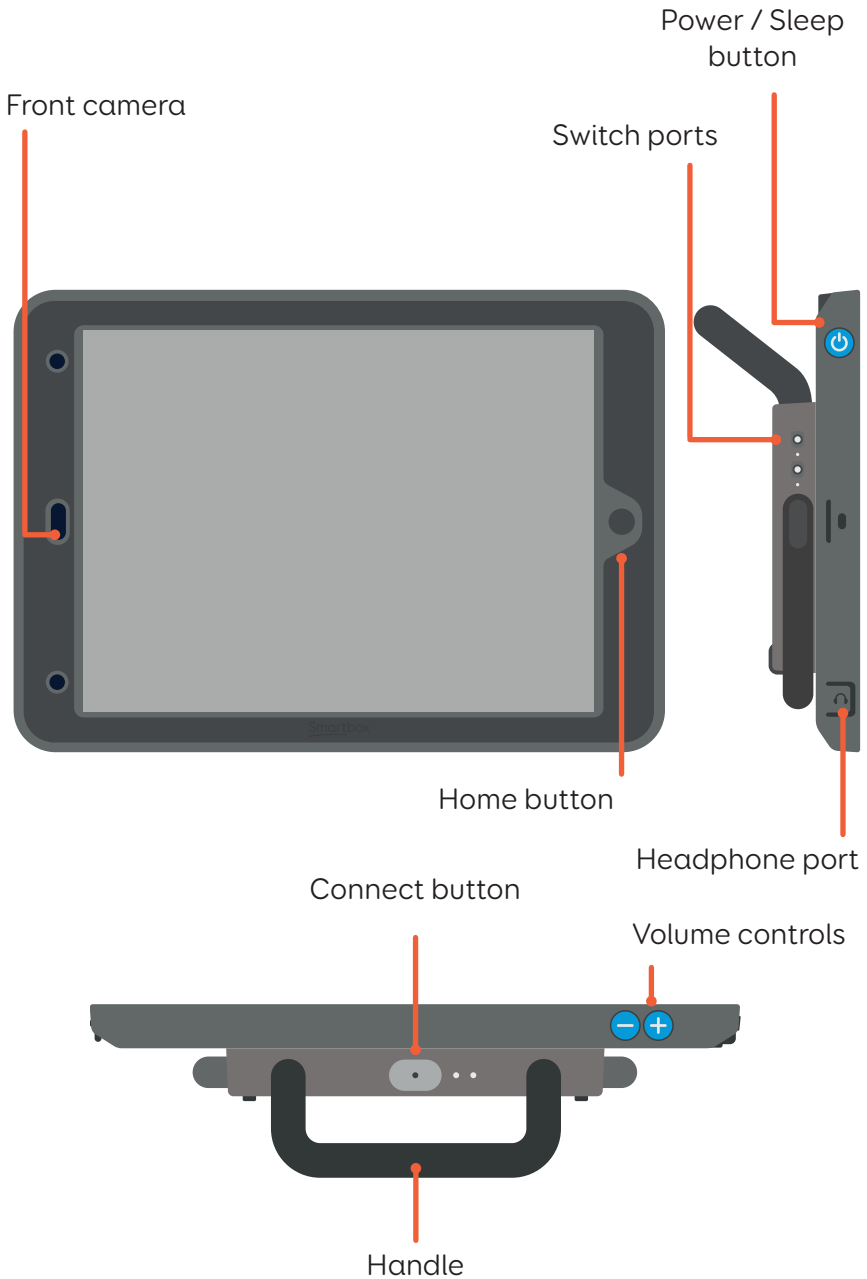

# L 10

Standard

## Specification

Mounting plate (optional /  
sold separately)

Rear camera

Strap ring

Speaker

Strap ring

Stand

Charging ports

## Contents

iPad (10.2)  
Smartbox AAC Case  
Strap  
Bag  
Screen protector  
Charging cable  
Mains adapter

To find out details about your iPad select

### **Settings - General - About**

**Battery life:** 10 + hours  
**Access:** Touch  
Switch  
**Weight:** 1294g  
**Mounting:** Optional Rehadapt and Daessy (28g)  
**iPad:** iPad 9th generation

Document: L 10 (10.2) - ST - Specification - US - A  
Device: TP10E-L10  
Language: English  
Date of issue: September 2023