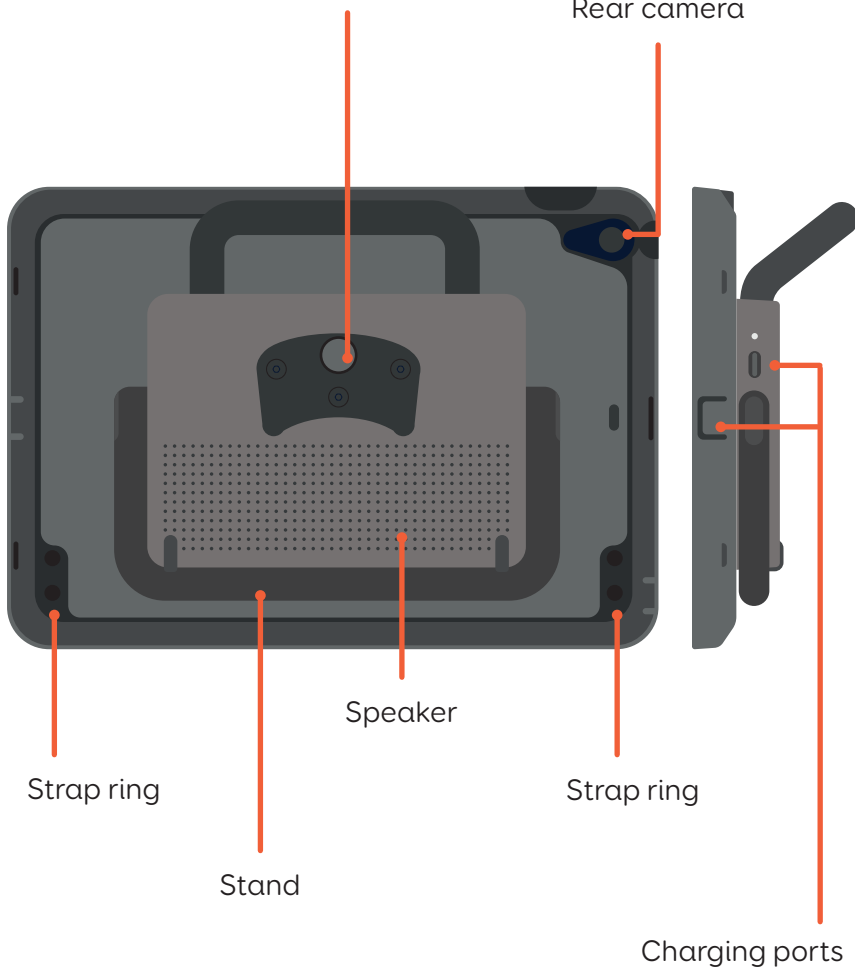

# L 10

Standard

## Specification

Mounting plate (optional /  
sold separately)

Rear camera

Strap ring

Speaker

Strap ring

Stand

Charging ports

## Contents

iPad (10.2)  
Smartbox AAC Case  
Strap  
Bag  
Screen protector  
Charging cable  
Mains adapter

To find out details about your iPad select

### **Settings - General - About**

**Battery life:** 10 + hours  
**Access:** Touch  
Switch  
**Weight:** 1294g  
**Mounting:** Optional Rehadapt and Daessy (28g)  
**iPad:** iPad 9th generation

Document: L 10 (10.2) - ST - Specification - US - A  
Device: TP10E-L10  
Language: English  
Date of issue: September 2023