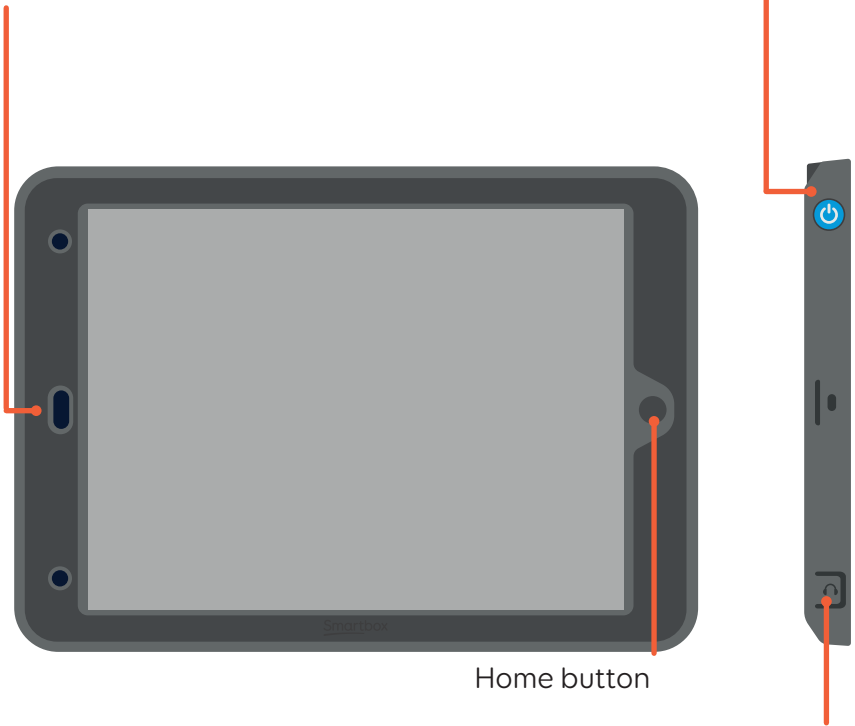

L 10

Slim

Specification

Front camera

Power / Sleep
button

Home button

Headphone port

Volume controls

Mounting plate (optional /
sold separately)

Rear camera

Strap ring

Strap ring

Charging port

Contents

iPad (10.2)
Smartbox Case
Strap
Bag
Screen protector
Charging cable
Mains adapter

To find out details about your iPad select **Settings - General - About**

Battery life: 10 + hours
Access: Touch
Switch
Weight: 809g
Mounting: Optional Rehadapt and Daessy (28g)
iPad: iPad 9th generation

Document: L 10 (10.2) - SL - Specification - US - A
Device: TS10E-L10
Language: English
Date of issue: September 2023