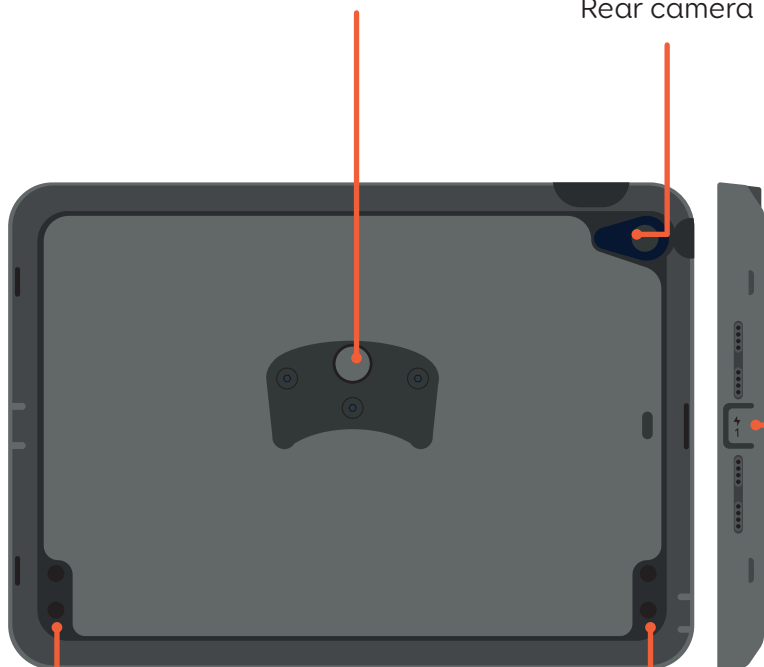

L 10

Slim

Specification

Front camera

Power / Sleep
button

Home button

Headphone port

Volume controls

Mounting plate (optional /
sold separately)

Rear camera

Strap ring

Strap ring

Charging port

Contents

iPad (10.2)
Smartbox Case
Strap
Bag
Screen protector
Charging cable
Mains adapter

To find out details about your iPad select **Settings - General - About**

Battery life: 10 + hours
Access: Touch
Switch
Weight: 809g
Mounting: Optional Rehadapt and Daessy (28g)
iPad: iPad 9th generation

Document: L 10 (10.2) - SL - Specification - US - A
Device: TS10E-L10
Language: English
Date of issue: September 2023