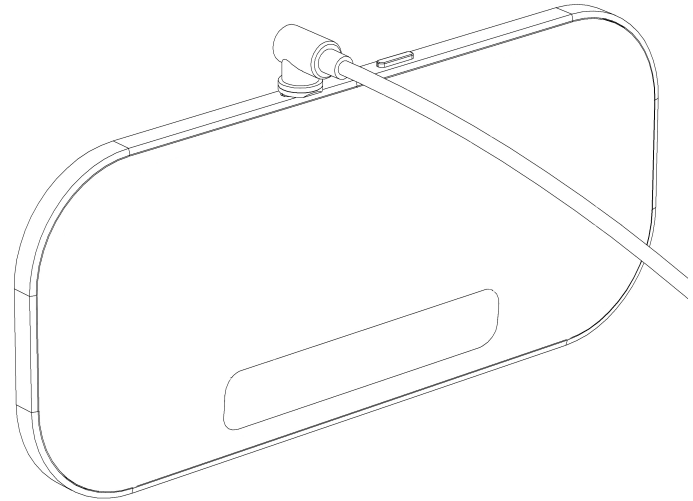

Magnetic cable

To make charging easier we have included a magnetic cable to charge your Touch Pad speaker.

1. Insert the connector into the speaker port.

DOC-MAG-B

2. The cable will connect magnetically to connector.

Health and safety information

The magnetic connector is detachable and could be a choking hazard. An alternative cable without a detachable connector is also provided.

DOC-MAG-B

A6
Double sided
Black and white
200gsm
Silk