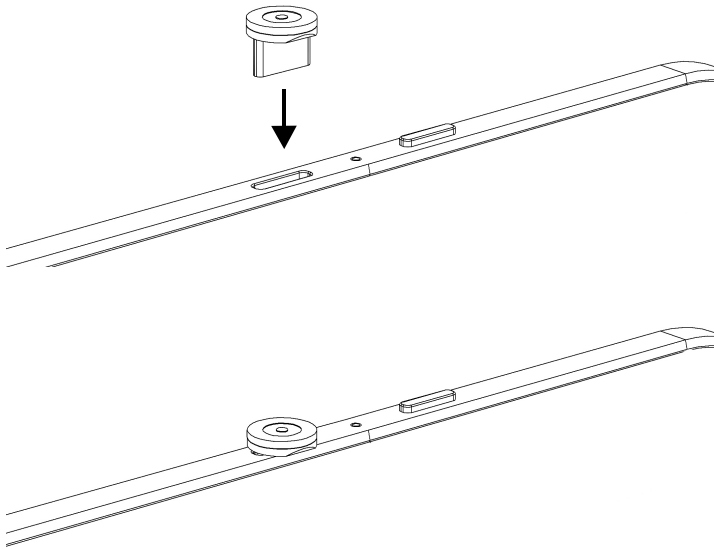

Magnetic cable

To make charging easier we have included a magnetic cable to charge your Touch Pad speaker.

1. Insert the connector into the speaker port.

DOC-MAG-B

2. The cable will connect magnetically to connector.

Health and safety information

The magnetic connector is detachable and could be a choking hazard. An alternative cable without a detachable connector is also provided.

DOC-MAG-B

A6
Double sided
Black and white
200gsm
Silk